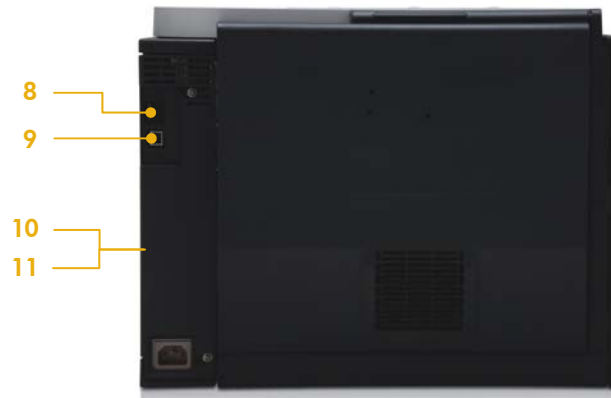

Rear view

Series at a glance

	CP2025n	CP2025dn	CP2025x
Part number	CB494A	CB495A	CB496A
50-sheet multipurpose tray 1 and 250-sheet input tray 2	✓	✓	✓
250-sheet tray 3	Optional	Optional	✓
Ethernet/Fast Ethernet networking	Built-in	Built-in	Built-in
Two-sided printing	Manual	Automatic	Automatic